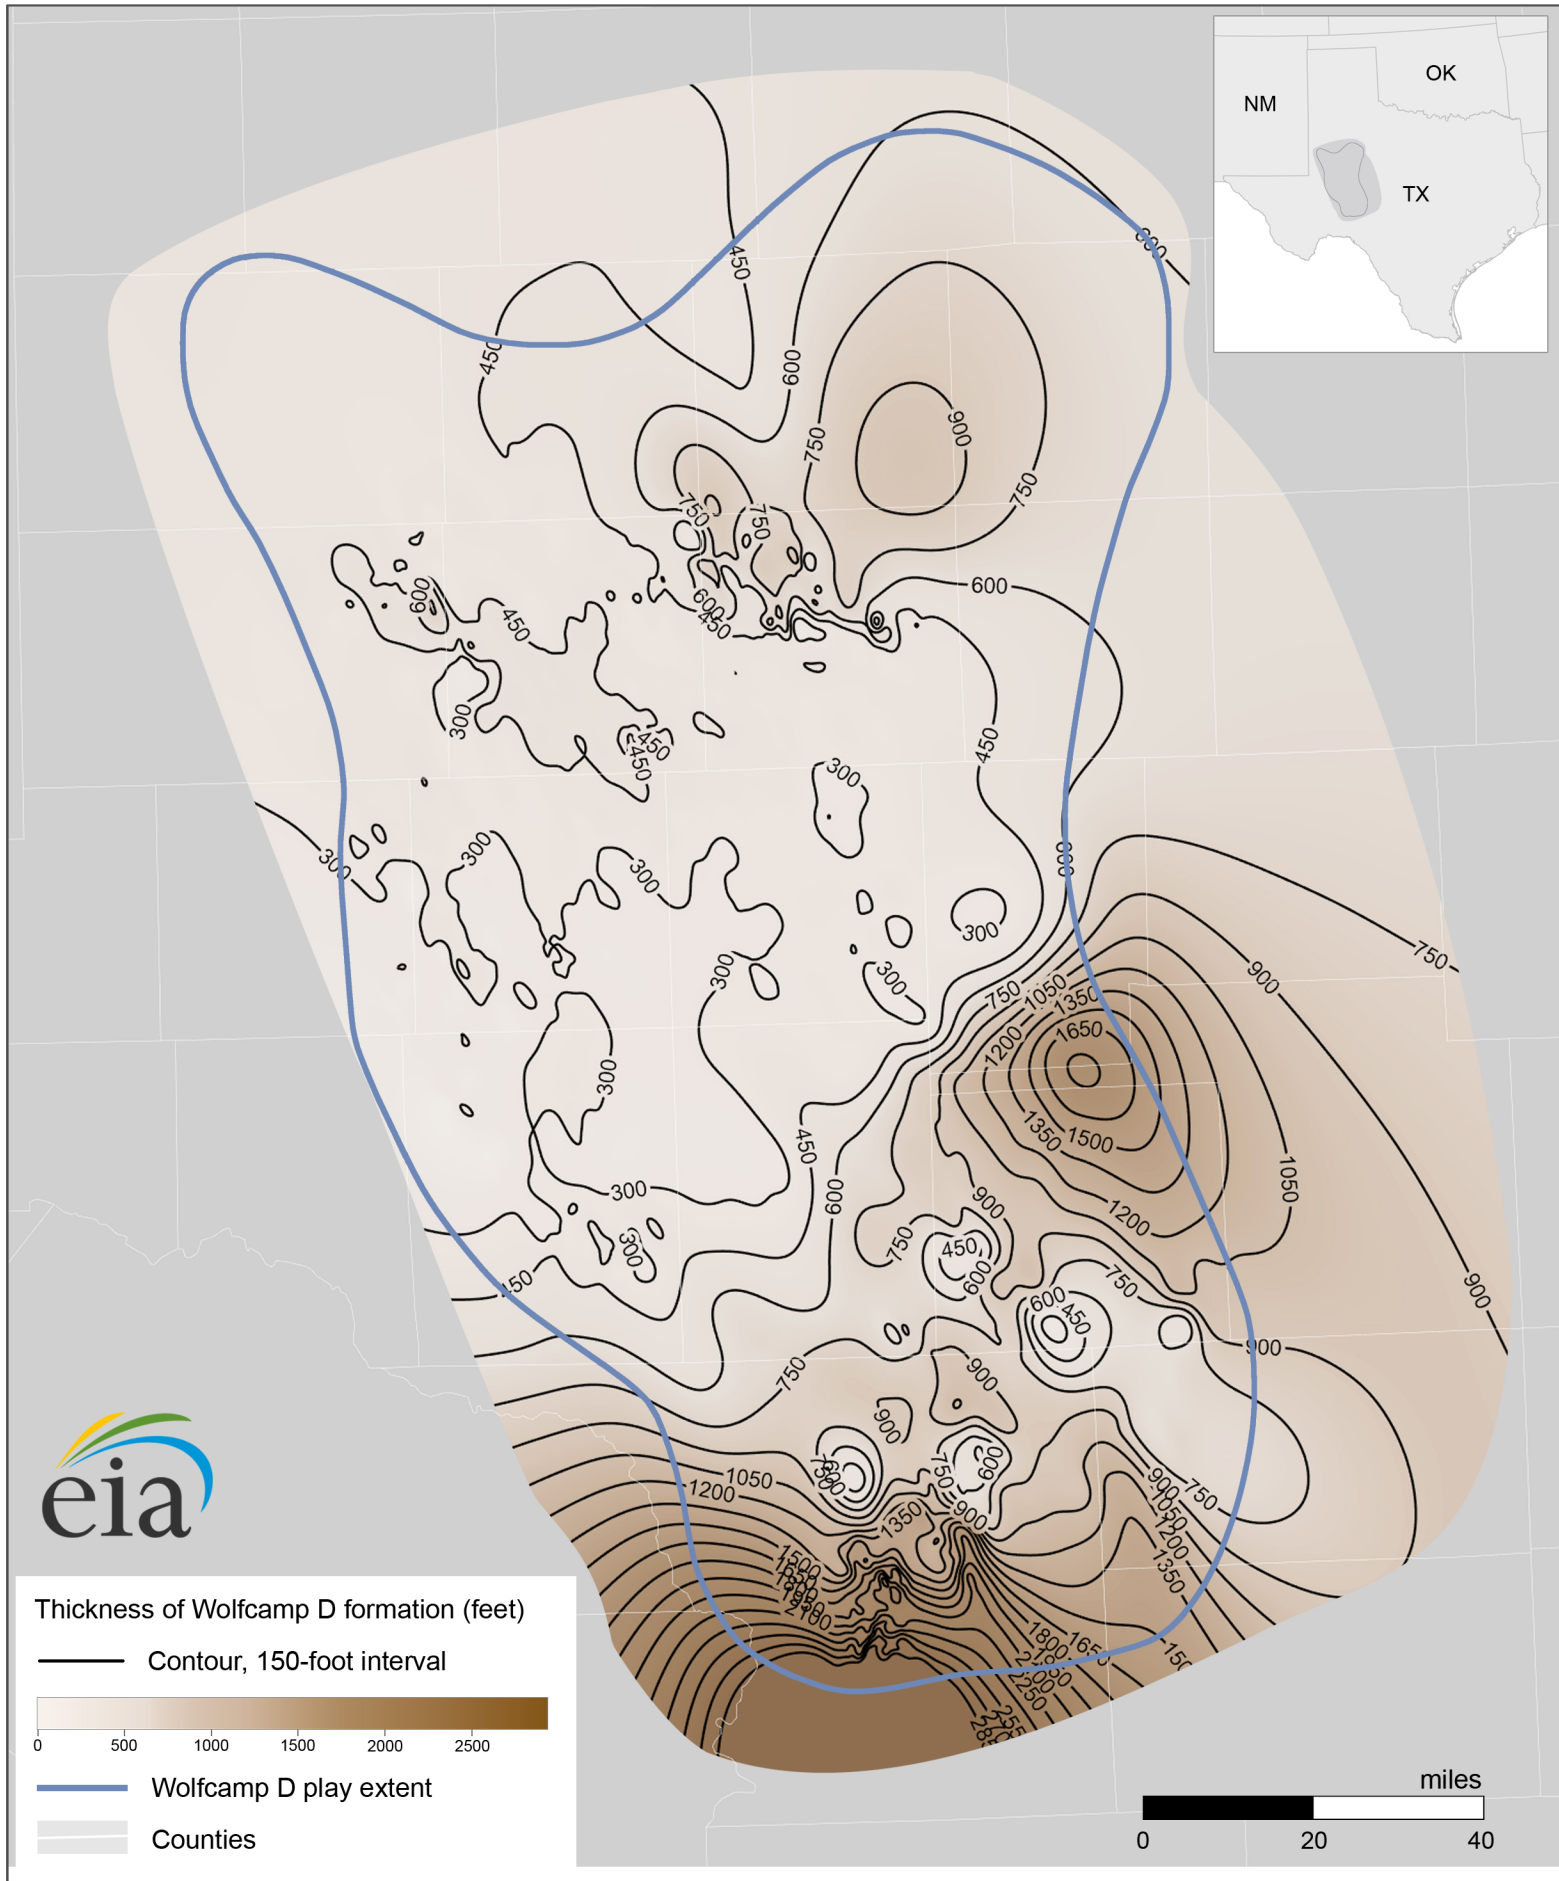

Wolfcamp D formation thickness map (Midland Basin)

Source: U.S. Energy Information Administration based on Enverus (DrillingInfo) Inc., U.S. Geological Survey. Updated April 2020.